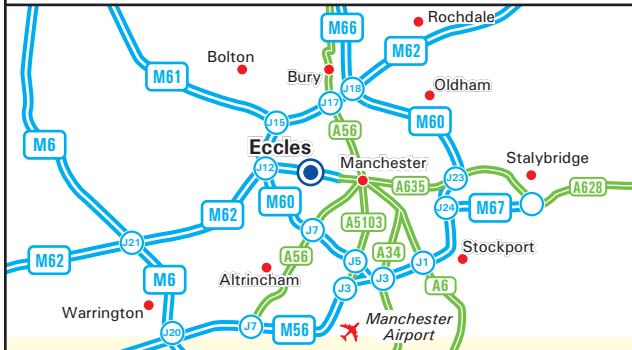

#### From M6/M62/M602

Leave M6 at Junction 21a (signed Manchester/Leeds) and join the M62 which becomes the M602 (follow signs for Manchester/Salford).

Continue on the M602 for 2 miles.

Leave the M602 at junction 2 with the A576, and join the A576 for Eccles Town Centre.

Go straight across the first roundabout, continuing on the A576 (Gilda Brook Road) dual carriageway.

At the next roundabout take the 2nd exit, onto Lankro Way. You will find the entrance to the site on your right hand side (see inset).

#### By Train

Eccles is the nearest station and is served by trains from Manchester Victoria and Liverpool Lime Street stations.

Manchester Piccadilly Station is about 5 miles / 15 minutes away by taxi.

#### By Metro

Metrolink trams run through Manchester City Centre from Piccadilly Station, through Salford Quays and into Eccles.

F2G Limited is located in the Akzo Nobel Site.

On arrival report to the Security Lodge for further instruction.